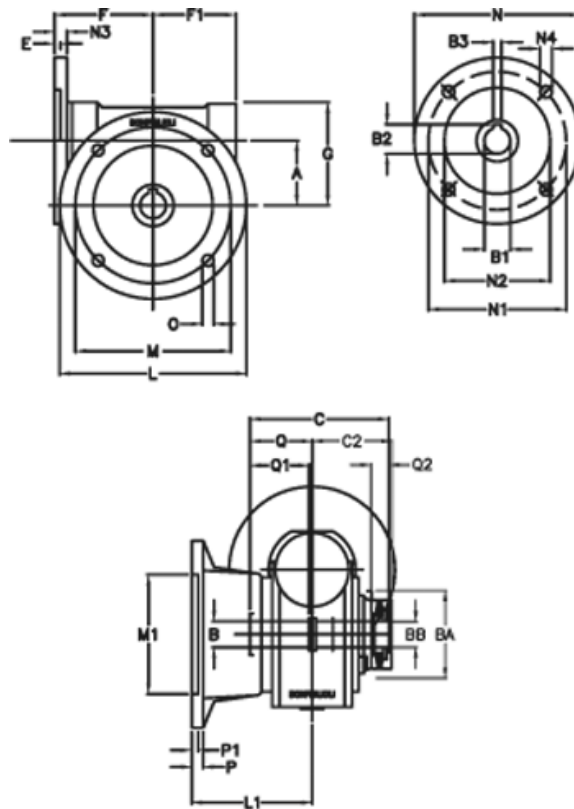

Article number: 390204902443216

Description: Worm Gear with Torque Limiter
VF 49-L1-F-24 P80B5

Measures

a = 49.50	C2 = 63,5	m = 90	P = 12
B = 25	Description = VF 49F-xx-80B14	M1 = 70	P1 = 10
B1 E7 = 19	E = 3.0	N = 120	Q = 51.0
B2 = 21.8	F = 70	N1 = 100	Q1 = 41
B3 H9 = 6	F1 = 63	N2 = 80	Q2 = 15
BA = 63	g = 80	N3 = 10.0	
BB H7 = 14	L = 125	N4 = 7.0	
C = 105	L1 = 85.5	O = 10.5	